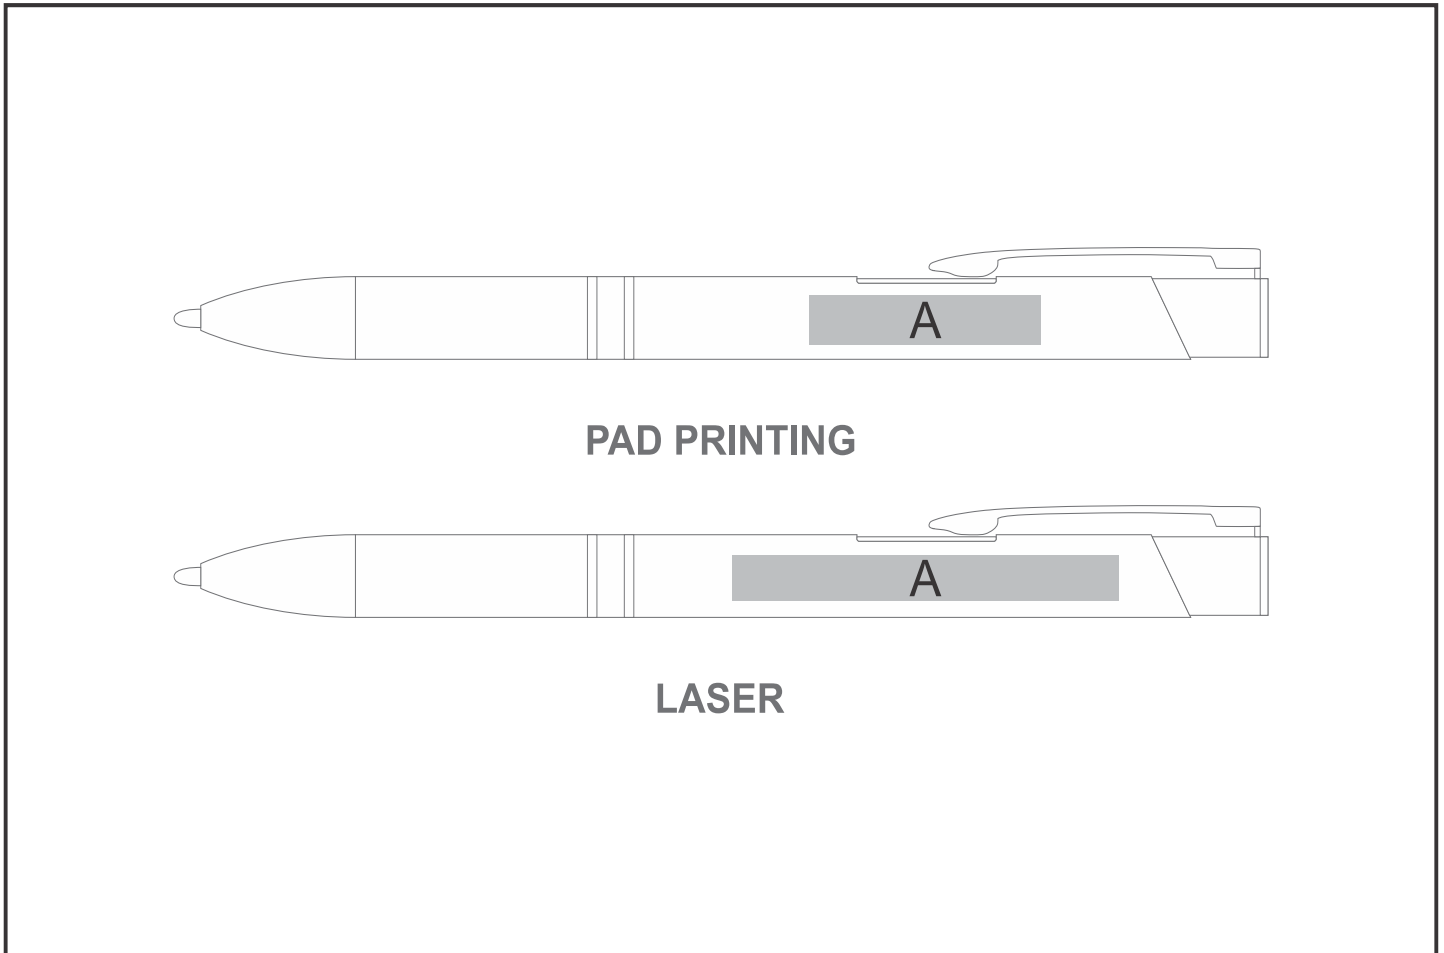

WI-AM-275-B

Panama Ball Pen

Also available in
**LOGO
24**
Check Logo24
guide and t's & c's

Need to know:

Includes 1-Colour, 1-Position Pad Printing OR 1-Position Laser Engraving (setup fees apply)

Laser Colour - White

Branding Options:

Position	Branding Method (Branding Code)	No. of Colours	Dimension
A	Pad Printing (PA)	4 Colours	30mm wide x 6mm high
A	Laser Engraving (LA)	N/A	50mm wide x 5.5mm high